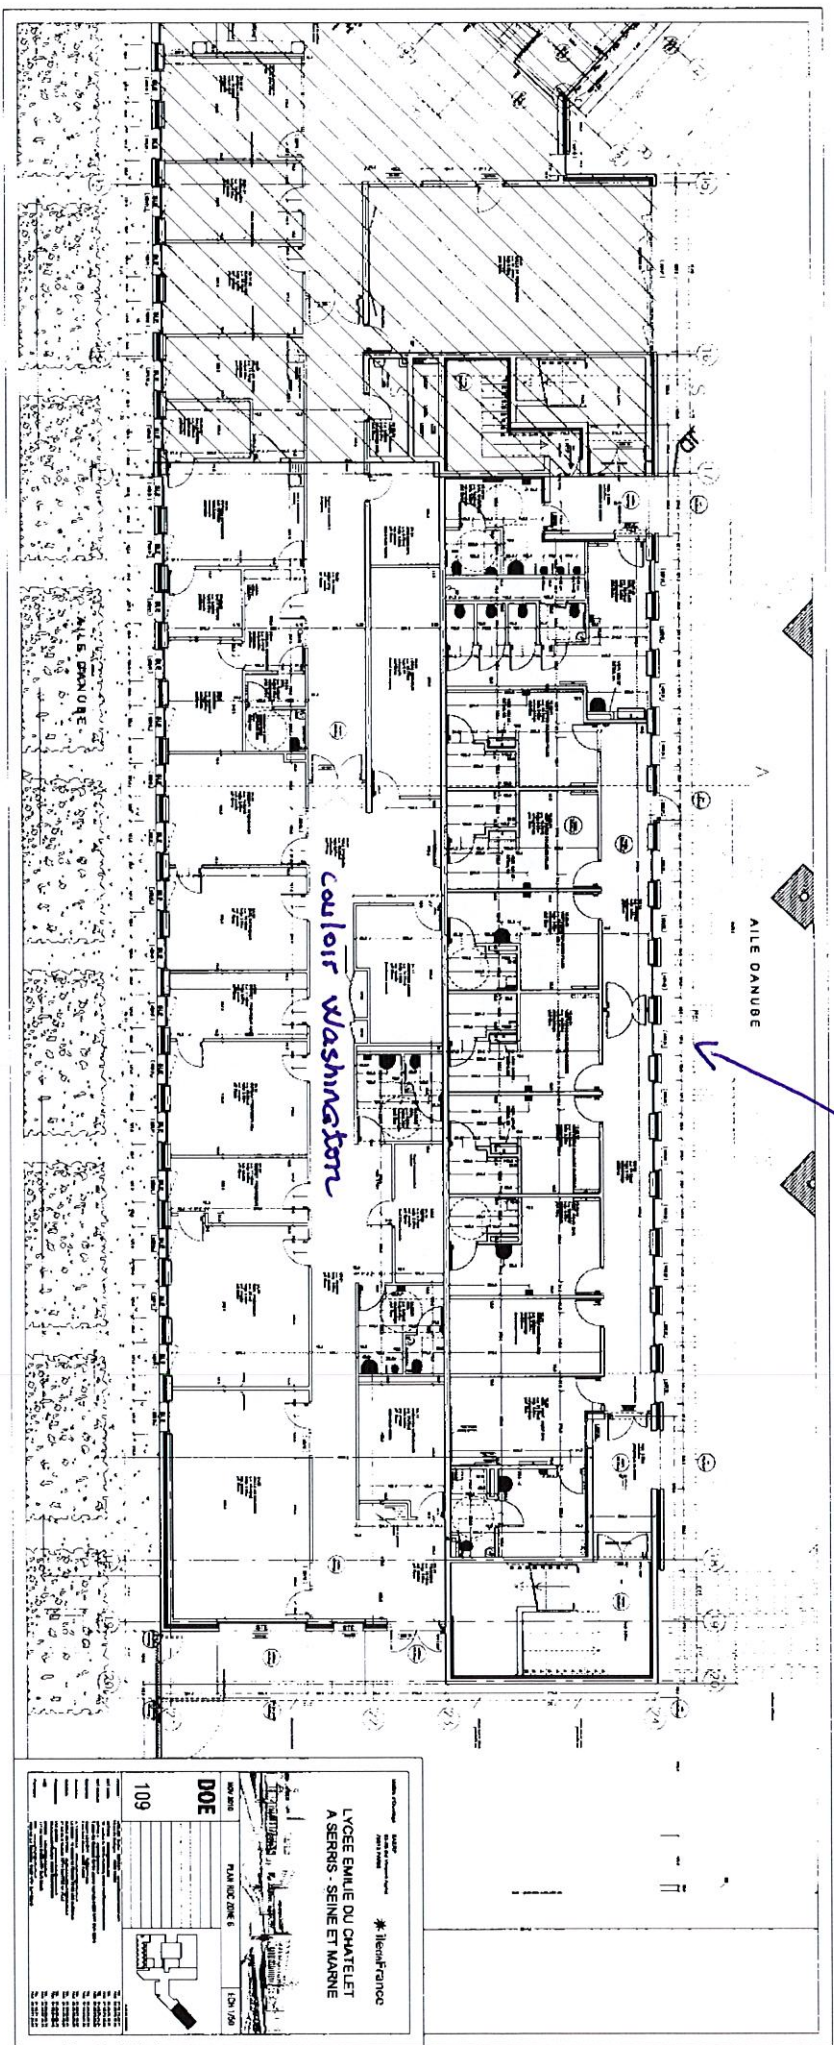

PLAN RDC - Zone EPS at aile Washington

Zone EPS

couloir Washington

AILE DANUBE

109

DOE

PLAN RDC ZONE 6

1/20 / 7/99